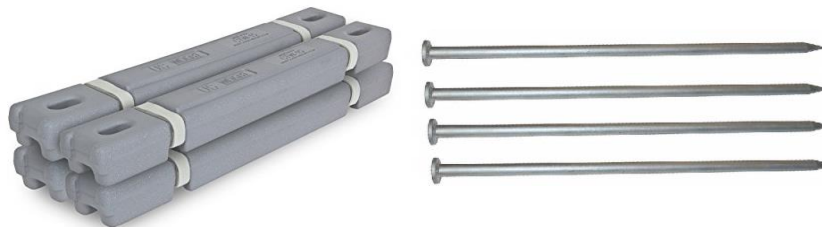

### Pop-up Tent securing methods

Pop-up Tents	
10x10 Pop-up	\$70
10x20 Pop-up	\$125
Pole Tent	
20x20 Pole	\$130
20x30 Pole	\$160